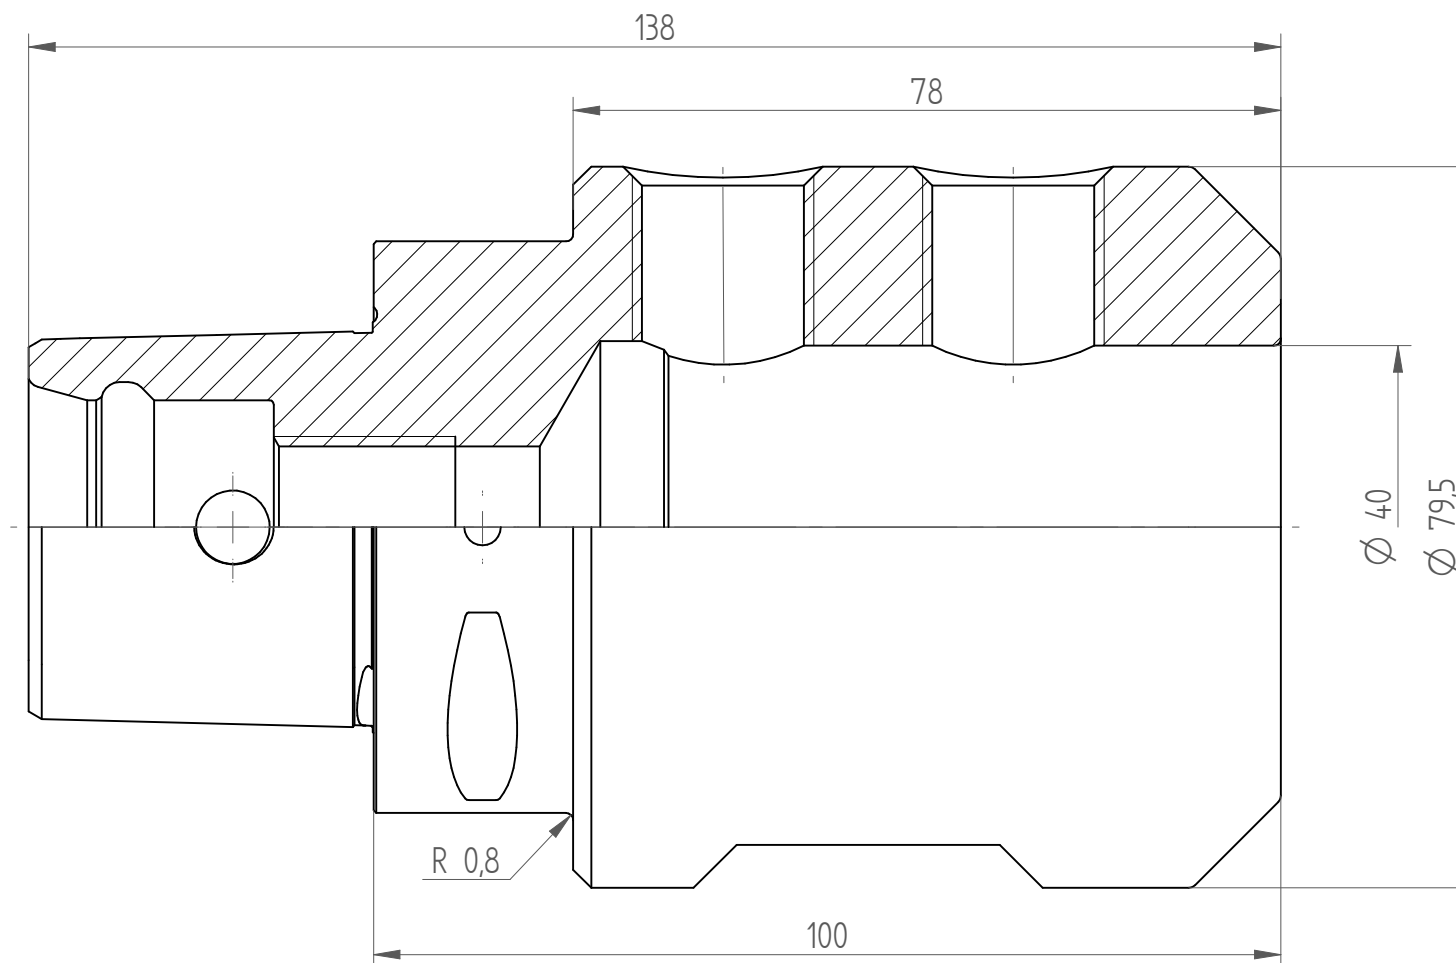

Swiss
Precision
Tools

REGO-FIX®

REGO-FIX AG
Obermattweg 60
4456 Tenniken / Switzerland

Phone +41 61 976 14 66
Fax +41 61 976 14 14
www.rego-fix.com

This is a non-controlled copy. All information given herein is subject to change without notice

The information given herein has been carefully checked and is believed to be correct. REGO-FIX, however, assumes no responsibility or liability for any errors, inaccuracies or omissions that may appear in this drawing

This document is subject to copyright laws. No part of this document may be reproduced or transmitted in any form or any means, electronic or mechanic, for any purpose, without the express written permission of REGO-FIX

Type : C6_WD40x100
Part No. : 280634060
Date : 10.06.2014
Scale : 1:2:1